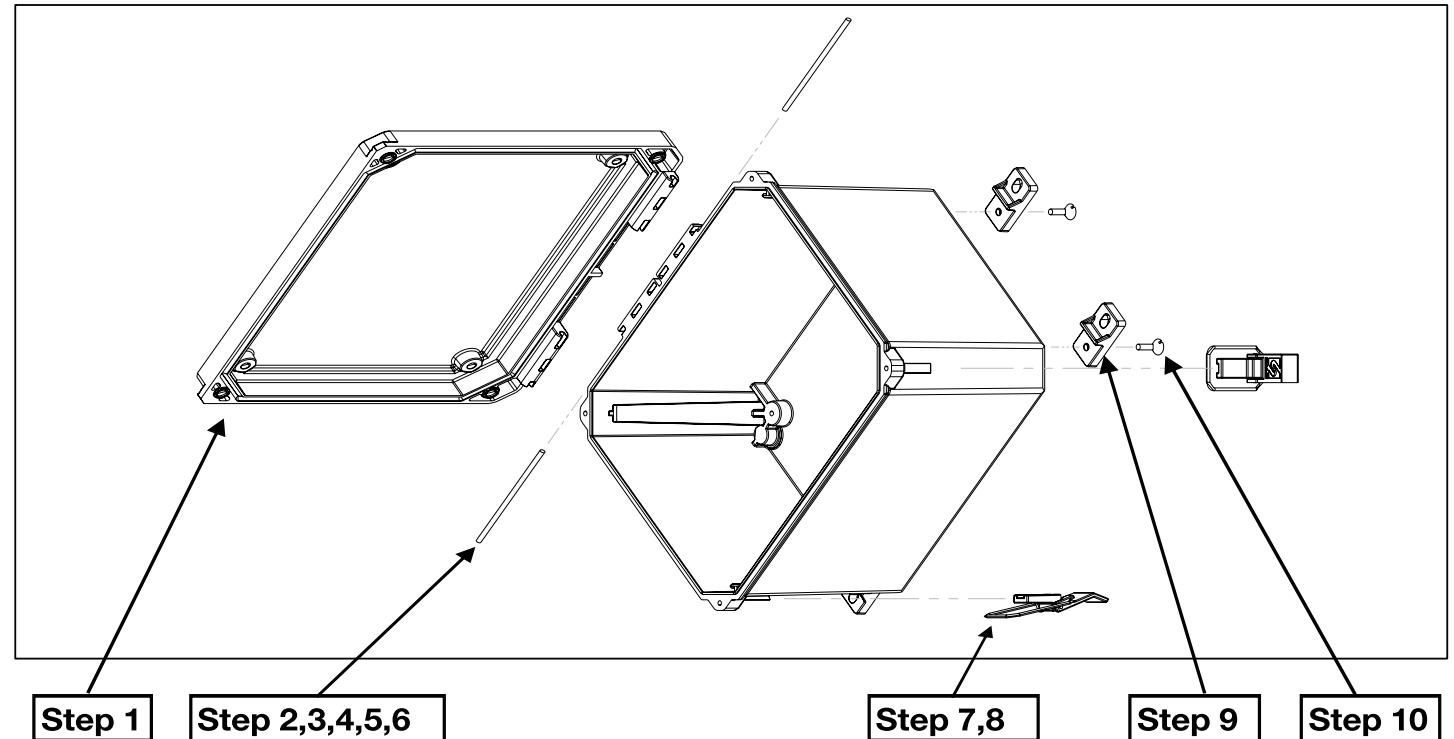

To install new cover:

4) Assemble hinge pins to the cover by inserting the round end of the pin into the hinge core in the cover. You may need to use a hammer to gently tap the pin into place. Repeat this step for the second hinge pin.
5) Align the cover with the base in the open position.
6) Using a small hammer, gently tap the hinge pin into the corresponding hole in the base until the end of the pin is fully seated and flush with the cover surface. Repeat this step for the second hinge pin.

Changing latches:

7) Remove existing latch by gently tapping the latch off the dovetail on the side of the enclosure.
8) Assemble the new latch by sliding the latch base onto the corresponding dovetail on the enclosure base UNTIL COMPLETELY SEATED. Repeat steps 7 and 8 for the other latches.

Adding Mounting Feet:

9) Place mounting foot on back side of enclosure so that the countersink hole is directly over the brass insert.
10) Using a screwdriver and the #10-32 x 7/16" flat head screw, tighten the mounting foot to the enclosure. Torque to approximately 25 in-lb. Repeat steps 9 and 10 for the remaining mounting feet.

DIMENSIONS ON REVERSE

INSTALLATION OF WATERPROOF FIBREGLASS ENCLOSURES SERIES

All specifications and information shown were current as of publication and are subject to change without notice.